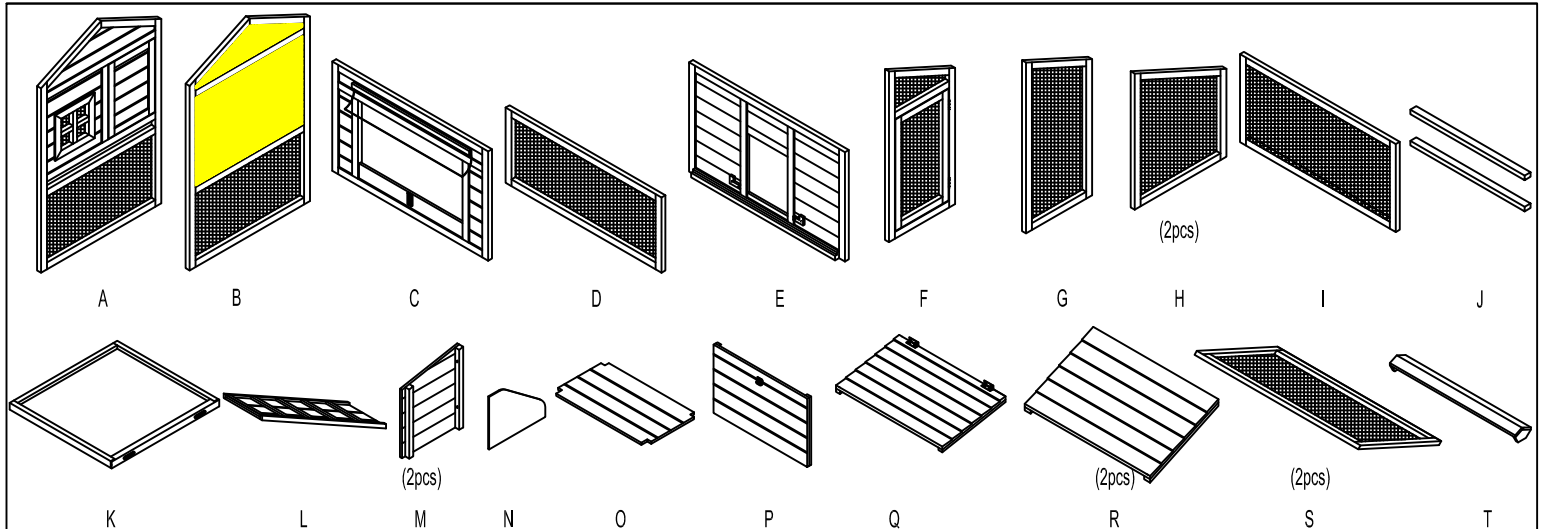

NCH10-L CHICKEN-ARK-LARGE ASSEMBLY INSTRUCTIONS

www.feelgooduk.net

- SCREWS :**
- ① 10Pcs Ø3.5 x 50
 - ② 20Pcs Ø3.5 x 40
 - ③ 4Pcs Ø3.5 x 35
 - ④ 10Pcs Ø3.5 x 30
 - ⑤ 4Pcs Ø3.5 x 25
 - ⑥ 18Pcs Ø3 x 16

- BOLTS & NUTS:**
- ⑦ M6x50 4Pcs
 - ⑧ 1Pcs
 - ⑨ 2Pcs

STEP: 1

① 4Pcs Ø3.5 x 50
② 12Pcs Ø3.5 x 40

STEP: 2

① 4Pcs Ø3.5 x 50
② 4Pcs Ø3.5 x 40

STEP: 3

③ 4Pcs Ø3.5 x 35
④ 2Pcs Ø3.5 x 30
⑦ 4Pcs M6x50

STEP: 4

① 2Pcs Ø3.5 x 50
② 4Pcs Ø3.5 x 40
④ 8Pcs Ø3.5 x 30
⑤ 4Pcs Ø3.5 x 25
⑥ 18Pcs Ø3 x 16