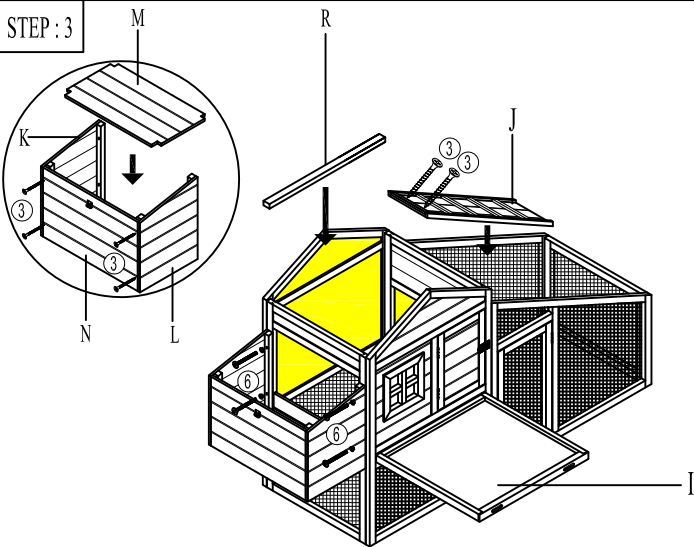

# CH10-M CHICKEN-ARK-MEDIUM ASSEMBLY INSTRUCTIONS

SCREW : ① 18Pcs Ø3.5 x 40    ④ 4Pcs Ø3.5 x 25  
 ② 5Pcs Ø3.5 x 50    ⑤ 4Pcs Ø3 x 16  
 ③ 14Pcs Ø3.5 x 30

Verrous : ⑥ M6x50 4Pcs

STEP : 1

① 10Pcs Ø3.5 x 40

STEP : 2

① 4Pcs Ø3.5 x 40  
 ② 5Pcs Ø3.5 x 50

STEP : 3

③ 6Pcs Ø3.5 x 30  
 ⑥ 4Pcs M6x50

STEP : 4

① 4Pcs Ø3.5 x 40  
 ③ 8Pcs Ø3.5 x 30  
 ④ 4Pcs Ø3.5 x 25  
 ⑤ 4Pcs Ø3 x 16