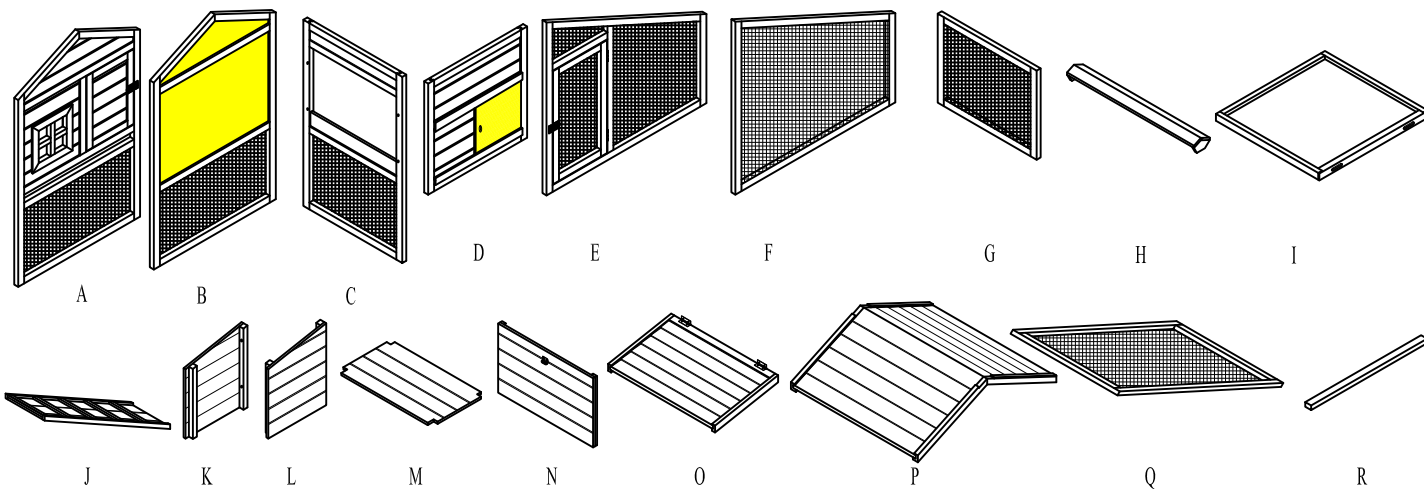

# CH10-M CHICKEN-ARK-MEDIUM ASSEMBLY INSTRUCTIONS

SCREW : ① 18Pcs Ø3.5 x 40    ④ 4Pcs Ø3.5 x 25  
 ② 5Pcs Ø3.5 x 50    ⑤ 4Pcs Ø3 x 16  
 ③ 14Pcs Ø3.5 x 30

Verrous : ⑥ M6x50 4Pcs

STEP : 1

① 10Pcs Ø3.5 x 40

STEP : 2

① 4Pcs Ø3.5 x 40  
 ② 5Pcs Ø3.5 x 50

STEP : 3

③ 6Pcs Ø3.5 x 30  
 ⑥ 4Pcs M6x50

STEP : 4

① 4Pcs Ø3.5 x 40  
 ③ 8Pcs Ø3.5 x 30  
 ④ 4Pcs Ø3.5 x 25  
 ⑤ 4Pcs Ø3 x 16