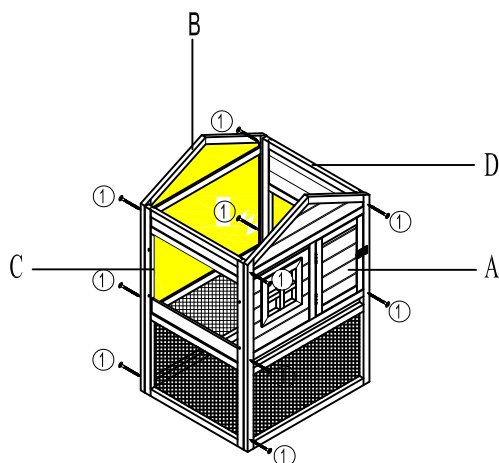

# CH10-M CHICKEN-ARK-MEDIUM ASSEMBLY INSTRUCTIONS

SCREW : ① 18Pcs Ø3.5 x 40    ④ 4Pcs Ø3.5 x 25  
 ② 5Pcs Ø3.5 x 50    ⑤ 4Pcs Ø3 x 16  
 ③ 14Pcs Ø3.5 x 30

Verrous : ⑥ M6x50 4Pcs

STEP : 1

① 10Pcs Ø3.5 x 40

STEP : 2

① 4Pcs Ø3.5 x 40  
 ② 5Pcs Ø3.5 x 50

STEP : 3

③ 6Pcs Ø3.5 x 30  
 ⑥ 4Pcs M6x50

STEP : 4

① 4Pcs Ø3.5 x 40  
 ③ 8Pcs Ø3.5 x 30  
 ④ 4Pcs Ø3.5 x 25  
 ⑤ 4Pcs Ø3 x 16