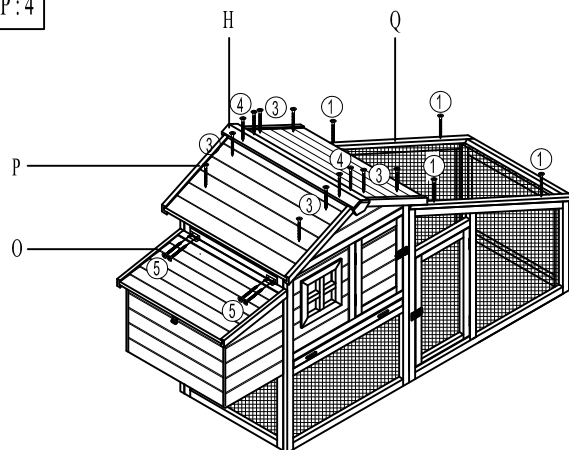

# CH10-M CHICKEN-ARK-MEDIUM ASSEMBLY INSTRUCTIONS

SCREW : ① 18Pcs Ø3.5 x 40    ④ 4Pcs Ø3.5 x 25  
 ② 5Pcs Ø3.5 x 50    ⑤ 4Pcs Ø3 x 16  
 ③ 14Pcs Ø3.5 x 30

Verrous : ⑥ M6x50 4Pcs

STEP : 1

① 10Pcs Ø3.5 x 40

STEP : 2

① 4Pcs Ø3.5 x 40  
 ② 5Pcs Ø3.5 x 50

STEP : 3

③ 6Pcs Ø3.5 x 30  
 ⑥ 4Pcs M6x50

STEP : 4

① 4Pcs Ø3.5 x 40  
 ③ 8Pcs Ø3.5 x 30  
 ④ 4Pcs Ø3.5 x 25  
 ⑤ 4Pcs Ø3 x 16