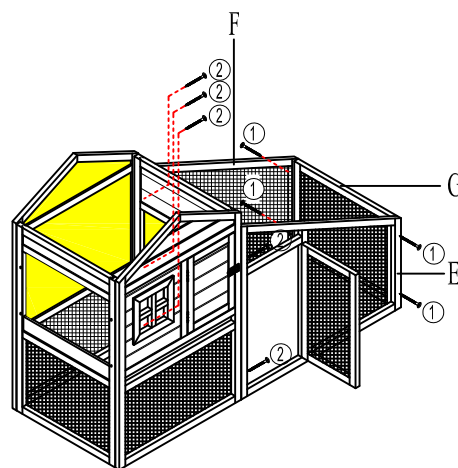

# CH10-M CHICKEN-ARK-MEDIUM ASSEMBLY INSTRUCTIONS

SCREW : ① 18Pcs Ø3.5 x 40    ④ 4Pcs Ø3.5 x 25  
 ② 5Pcs Ø3.5 x 50    ⑤ 4Pcs Ø3 x 16  
 ③ 14Pcs Ø3.5 x 30

Verrous : ⑥ M6x50 4Pcs

STEP : 1

① 10Pcs Ø3.5 x 40

STEP : 2

① 4Pcs Ø3.5 x 40  
 ② 5Pcs Ø3.5 x 50

STEP : 3

③ 6Pcs Ø3.5 x 30  
 ⑥ 4Pcs M6x50

STEP : 4

① 4Pcs Ø3.5 x 40  
 ③ 8Pcs Ø3.5 x 30  
 ④ 4Pcs Ø3.5 x 25  
 ⑤ 4Pcs Ø3 x 16