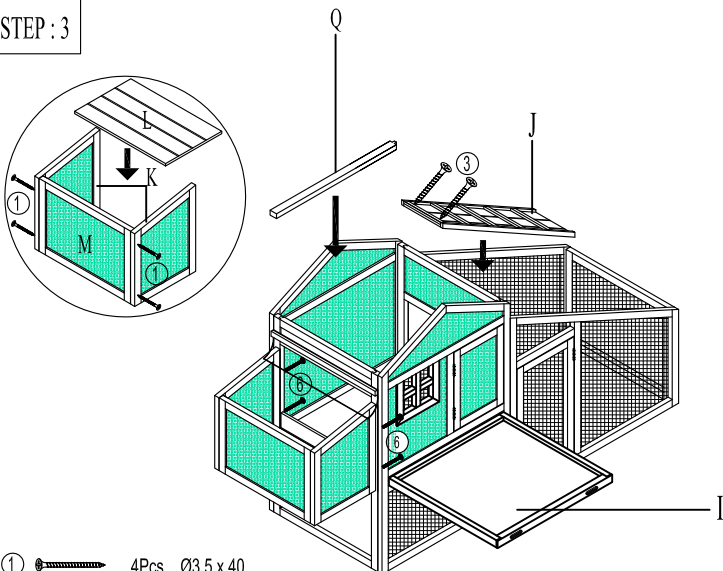

CH10-M HYBRID ASSEMBLY INSTRUCTIONS

www.feelgooduk.net

SCREWS :

- ① 30Pcs Ø3.5 x 40
- ② 4Pcs Ø3.5 x 50
- ③ 2Pcs Ø3.5 x 30
- ④ 4Pcs Ø3.0 x 18
- ⑤ 12Pcs Ø3.0 x 16

BOLTS :

- ⑥ 4Pcs M6x35
- ⑦ 2Pcs

STEP : 1

- ① 10Pcs Ø3.5 x 40

STEP : 2

- ① 4Pcs Ø3.5 x 40
- ② 4Pcs Ø3.5 x 50

STEP : 3

- ① 4Pcs Ø3.5 x 40
- ③ 2Pcs Ø3.5 x 30
- ⑥ 4Pcs M6x35

STEP : 4

- ① 12Pcs Ø3.5 x 40
- ④ 4Pcs Ø3.0 x 18
- ⑤ 12Pcs Ø3.0 x 16