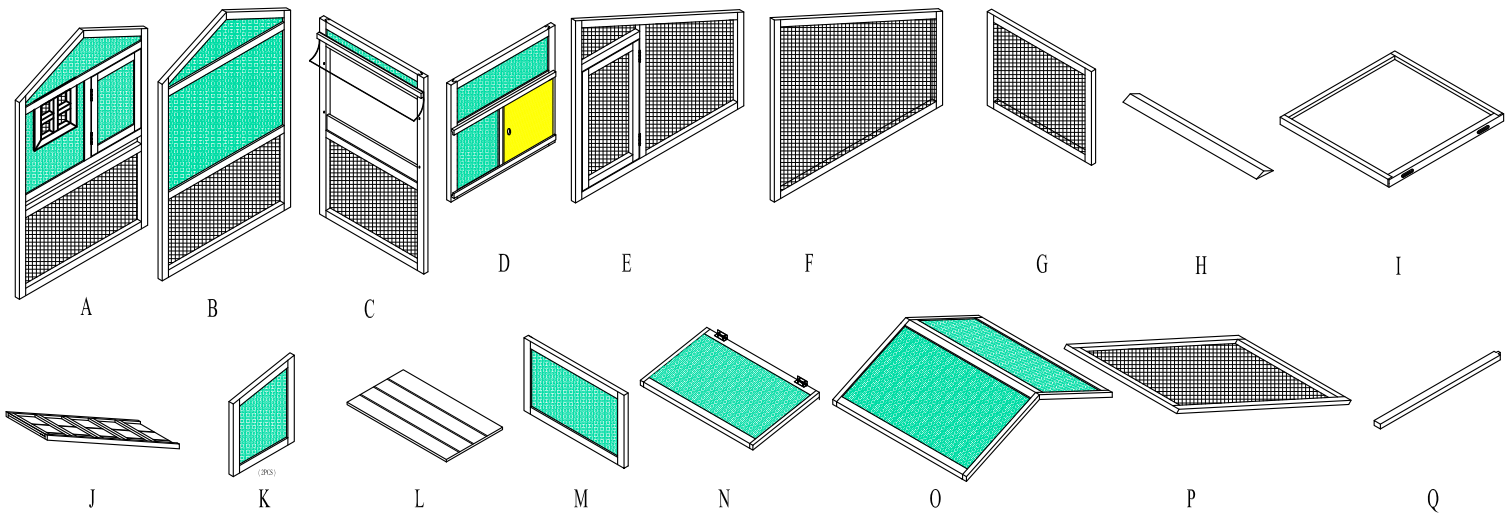

CH10-M HYBRID ASSEMBLY INSTRUCTIONS

www.feelgooduk.net

SCREWS :

- ① 30Pcs Ø3.5 x 40
- ② 4Pcs Ø3.5 x 50
- ③ 2Pcs Ø3.5 x 30
- ④ 4Pcs Ø3.0 x 18
- ⑤ 12Pcs Ø3.0 x 16

BOLTS :

- ⑥ 4Pcs M6x35
- ⑦ 2Pcs

STEP : 1

- ① 10Pcs Ø3.5 x 40

STEP : 2

- ① 4Pcs Ø3.5 x 40
- ② 4Pcs Ø3.5 x 50

STEP : 3

- ① 4Pcs Ø3.5 x 40
- ③ 2Pcs Ø3.5 x 30
- ⑥ 4Pcs M6x35

STEP : 4

- ① 12Pcs Ø3.5 x 40
- ④ 4Pcs Ø3.0 x 18
- ⑤ 12Pcs Ø3.0 x 16