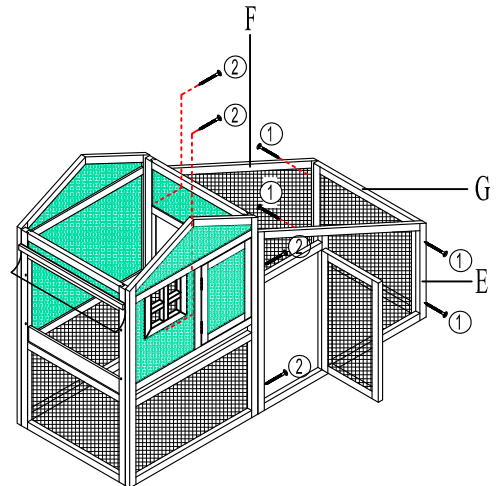

CH10-M HYBRID ASSEMBLY INSTRUCTIONS

www.feelgooduk.net

SCREWS :

- ① 30Pcs Ø3.5 x 40
- ② 4Pcs Ø3.5 x 50
- ③ 2Pcs Ø3.5 x 30
- ④ 4Pcs Ø3.0 x 18
- ⑤ 12Pcs Ø3.0 x 16

BOLTS :

- ⑥ 4Pcs M6x35
- ⑦ 2Pcs

STEP : 1

- ① 10Pcs Ø3.5 x 40

STEP : 2

- ① 4Pcs Ø3.5 x 40
- ② 4Pcs Ø3.5 x 50

STEP : 3

- ① 4Pcs Ø3.5 x 40
- ③ 2Pcs Ø3.5 x 30
- ⑥ 4Pcs M6x35

STEP : 4

- ① 12Pcs Ø3.5 x 40
- ④ 4Pcs Ø3.0 x 18
- ⑤ 12Pcs Ø3.0 x 16