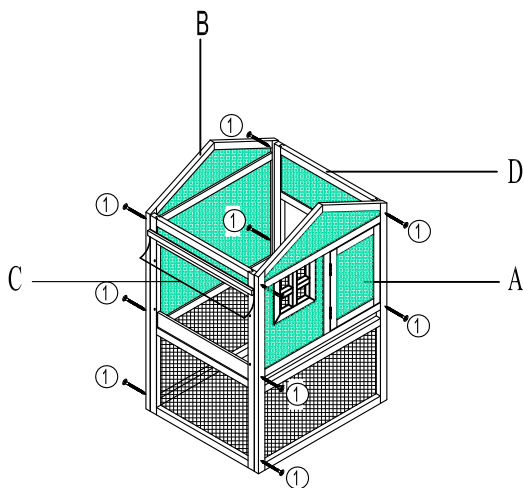

CH10-M HYBRID ASSEMBLY INSTRUCTIONS

www.feelgooduk.net

SCREWS :

- ① 30Pcs Ø3.5 x 40
- ② 4Pcs Ø3.5 x 50
- ③ 2Pcs Ø3.5 x 30
- ④ 4Pcs Ø3.0 x 18
- ⑤ 12Pcs Ø3.0 x 16

BOLTS :

- ⑥ 4Pcs M6x35
- ⑦ 2Pcs

STEP : 1

- ① 10Pcs Ø3.5 x 40

STEP : 2

- ① 4Pcs Ø3.5 x 40
- ② 4Pcs Ø3.5 x 50

STEP : 3

- ① 4Pcs Ø3.5 x 40
- ③ 2Pcs Ø3.5 x 30
- ⑥ 4Pcs M6x35

STEP : 4

- ① 12Pcs Ø3.5 x 40
- ④ 4Pcs Ø3.0 x 18
- ⑤ 12Pcs Ø3.0 x 16