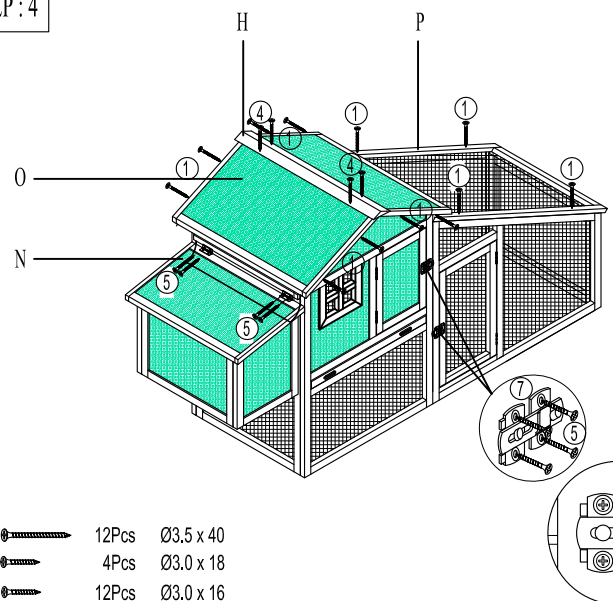

CH10-M HYBRID ASSEMBLY INSTRUCTIONS

www.feelgooduk.net

SCREWS :

- ① 30Pcs Ø3.5 x 40
- ② 4Pcs Ø3.5 x 50
- ③ 2Pcs Ø3.5 x 30
- ④ 4Pcs Ø3.0 x 18
- ⑤ 12Pcs Ø3.0 x 16

BOLTS :

- ⑥ 4Pcs M6x35
- ⑦ 2Pcs

STEP : 1

- ① 10Pcs Ø3.5 x 40

STEP : 2

- ① 4Pcs Ø3.5 x 40
- ② 4Pcs Ø3.5 x 50

STEP : 3

- ① 4Pcs Ø3.5 x 40
- ③ 2Pcs Ø3.5 x 30
- ⑥ 4Pcs M6x35

STEP : 4

- ① 12Pcs Ø3.5 x 40
- ④ 4Pcs Ø3.0 x 18
- ⑤ 12Pcs Ø3.0 x 16